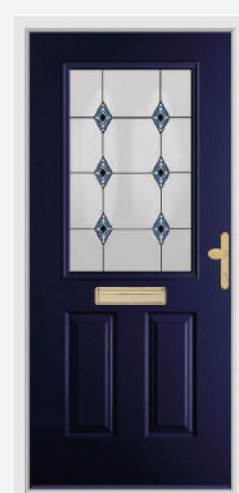

Scafell
Clarence / Duck Egg

Eiger
Elegance / Racing Green

Etna
Deco / Sage

Hope
Spring / Chartwell Green

Lingmell
Riviera / Duck Egg

Snowdon
Diamonte / French Navy

Snowdon Georgian
Satin / Raven Black

Tate
Deco / Pearl Grey