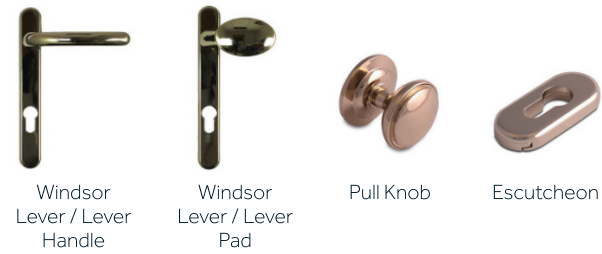

HARDWARE ACCESSORIES

Add the finishing touch to your stylish, solid and secure Endurance door with our wide range of hardware options. From modern accessories such as stainless steel pull bar handles to our charming bee knockers, you can style your door to create your ideal look.

What's more, you'll benefit from an extensive 10-year warranty across almost our entire hardware range – not that we expect you'll need to use it.

ACCESSORIES

CLASSIC RANGE

HANDLES

LETTERPLATE

This high security weather sealed letterplate has an anti-snap flap, making it both stylish and secure.

KNOCKERS

AVAILABLE COLOURS

* Rose Gold is available in the Lever/ Lever handle and Letterplate only.

ARCHITECTURAL RANGE

HANDLES

This modern lever / lever handle is ideal for contemporary doors, with a perfectly matching letterplate and knocker. The ergonomically designed handle is easy to grip and operate, plus it looks great too.