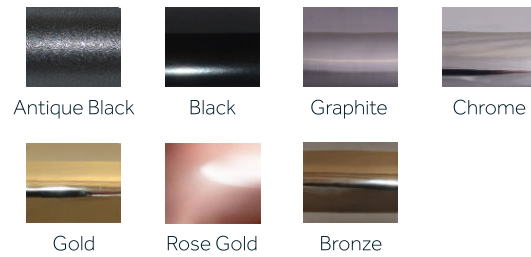

KNOCKERS

AVAILABLE COLOURS

* Rose Gold is available in the Lever/ Lever handle and Letterplate only.

ARCHITECTURAL RANGE

HANDLES

This modern lever / lever handle is ideal for contemporary doors, with a perfectly matching letterplate and knocker. The ergonomically designed handle is easy to grip and operate, plus it looks great too.