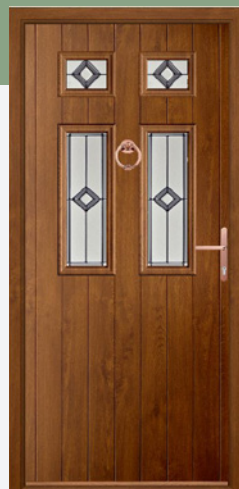

Algas
Comete / Golden Oak