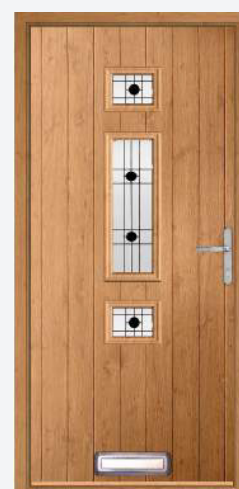

Esk
Harmony / Irish Oak