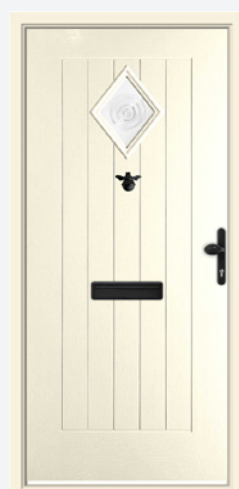

Nab
Harmony / Pearl Grey

Rushmore
Spring / Chartwell Green

Sanford Georgian
Satin / Irish Oak

Bruce
Comete / Pearl Grey

Cleeve
Bullion / Cream

Esk
Harmony / Irish Oak

Hallin
Clarence / Sage

Stanley
Bullion / Golden Oak