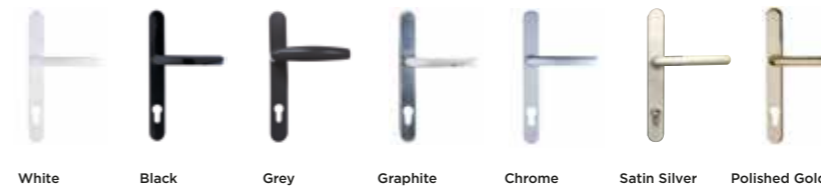

Double locking handles

For extra peace of mind, REAL Aluminum French Doors or double doors boast extra security with multipoint locking handles and the option of additional handles and locking on both doors.

Low threshold

An optional low threshold is great for doors which are used regularly and creates a flush appearance due to its minimal step over.*

FRENCH DOORS

Handles

As with all products in the REAL Aluminium range, our entrance doors or French doors can be personalised with your choice of hardware and accessories.