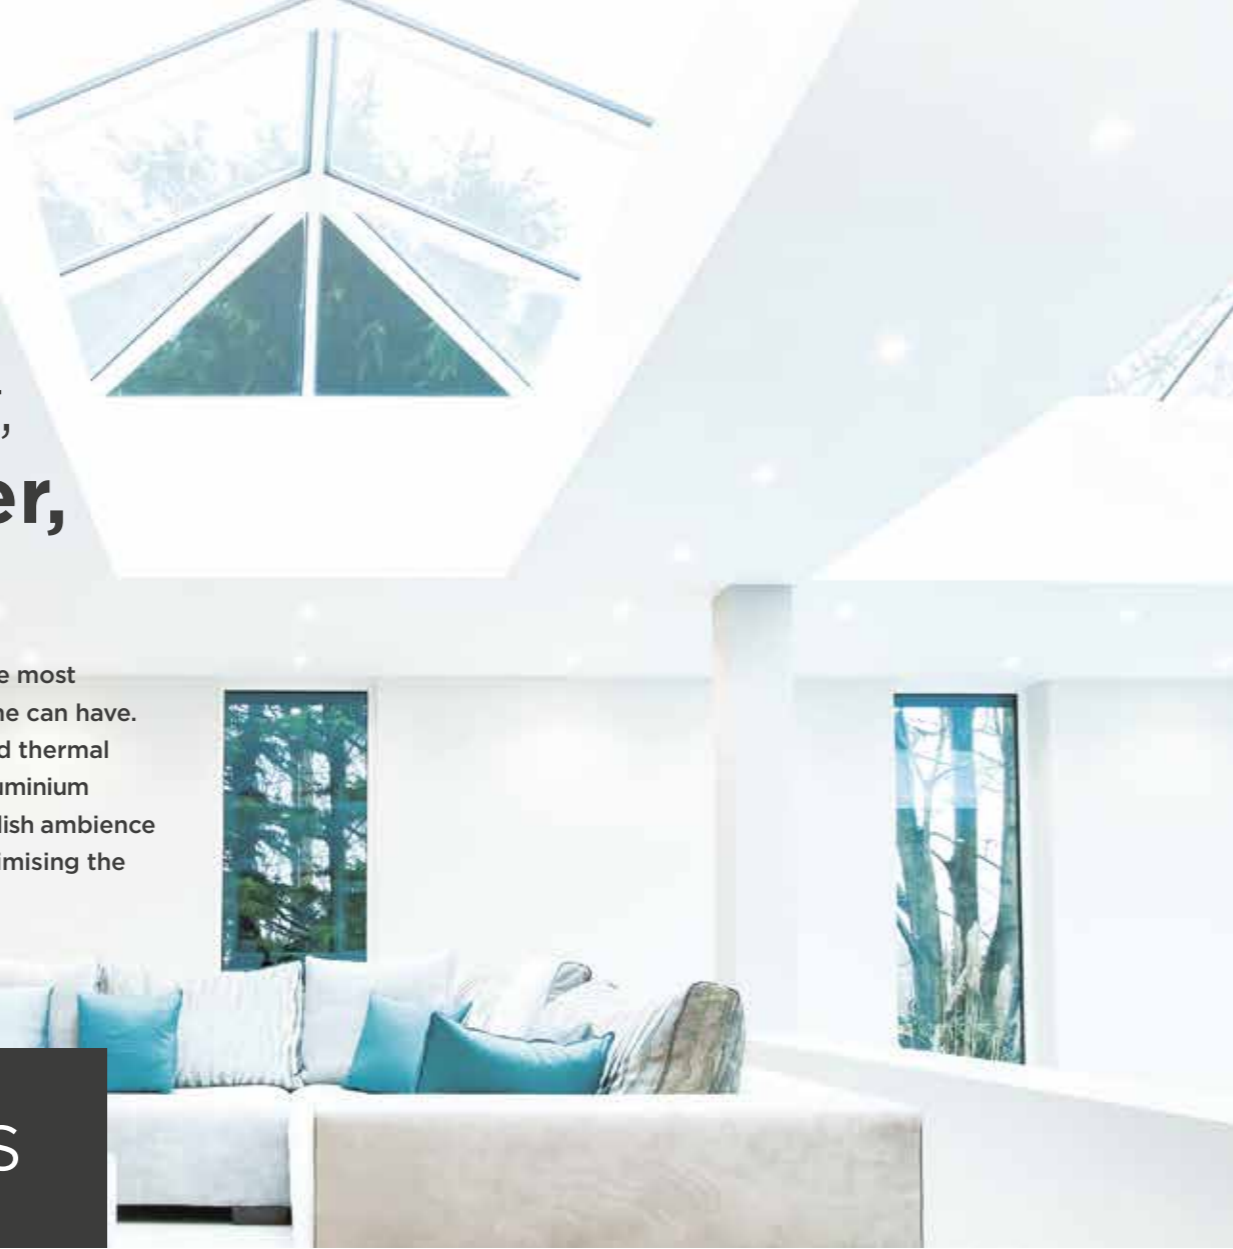

Available in two, three, four, or six panels, all patio doors are double- or triple-glazed with special sliding mechanisms to enable even the largest sashes to slide open and close smoothly on a double- or triple-track, whatever their size.

Handles

Configuration examples:

Available colours:

Thinner, **stronger,** lighter

Natural light is one of the most desirable qualities a home can have. With unrivalled looks and thermal performance, a REAL Aluminium Lantern Roof brings a stylish ambience to your home while maximising the use of light and space.

GLAZED ROOFS

MORE SKY LESS ROOF™

Perfect for an extension or orangery, this roof lantern offers exceptional benefits unmatched by any other roof on the market. The REAL Aluminium Lantern Roof has sharp, clean lines with minimal roof bars, made possible thanks to the super-slim 40mm frame without chunky support bars or joint covers.

Compared to other conventional Lantern Roofs, the REAL Aluminium Lantern Roof has a 70% slimmer top roof bar (also known as the ridge) and 30% slimmer rafter bars.

We have combined good looks, outstanding thermal performance and intelligent detailing, to create one of the finest looking lantern roofs available.