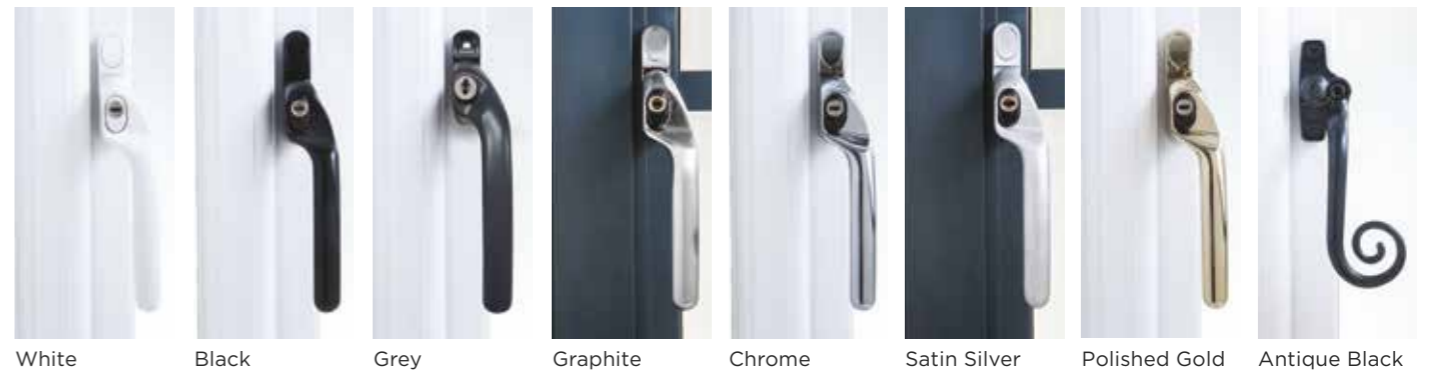

For additional security and to retain the slim sightlines, system 1 has been designed with a handle block manufactured into the frame. This will appear as a separate section when viewed internally. An example of this is shown on the Graphite and Satin Silver handle above.