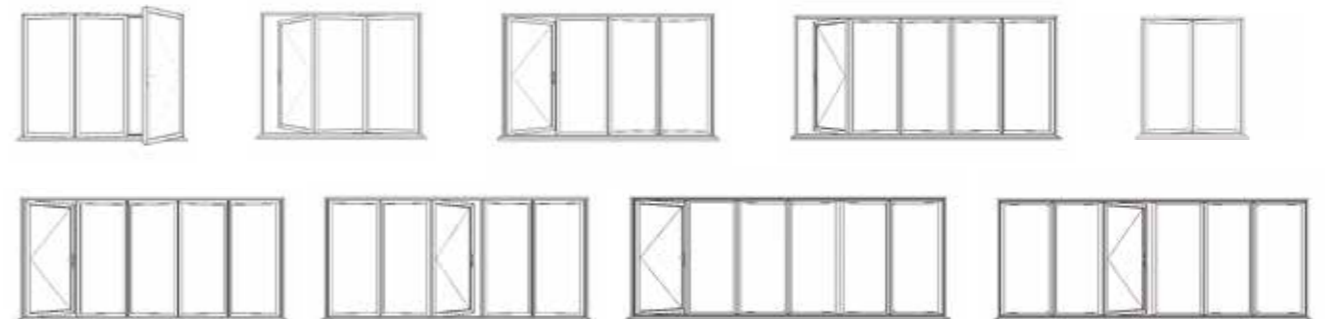

Configuration examples:

Not all configurations have an external handle for access from the outside. Please ask your REAL Retailer for details.