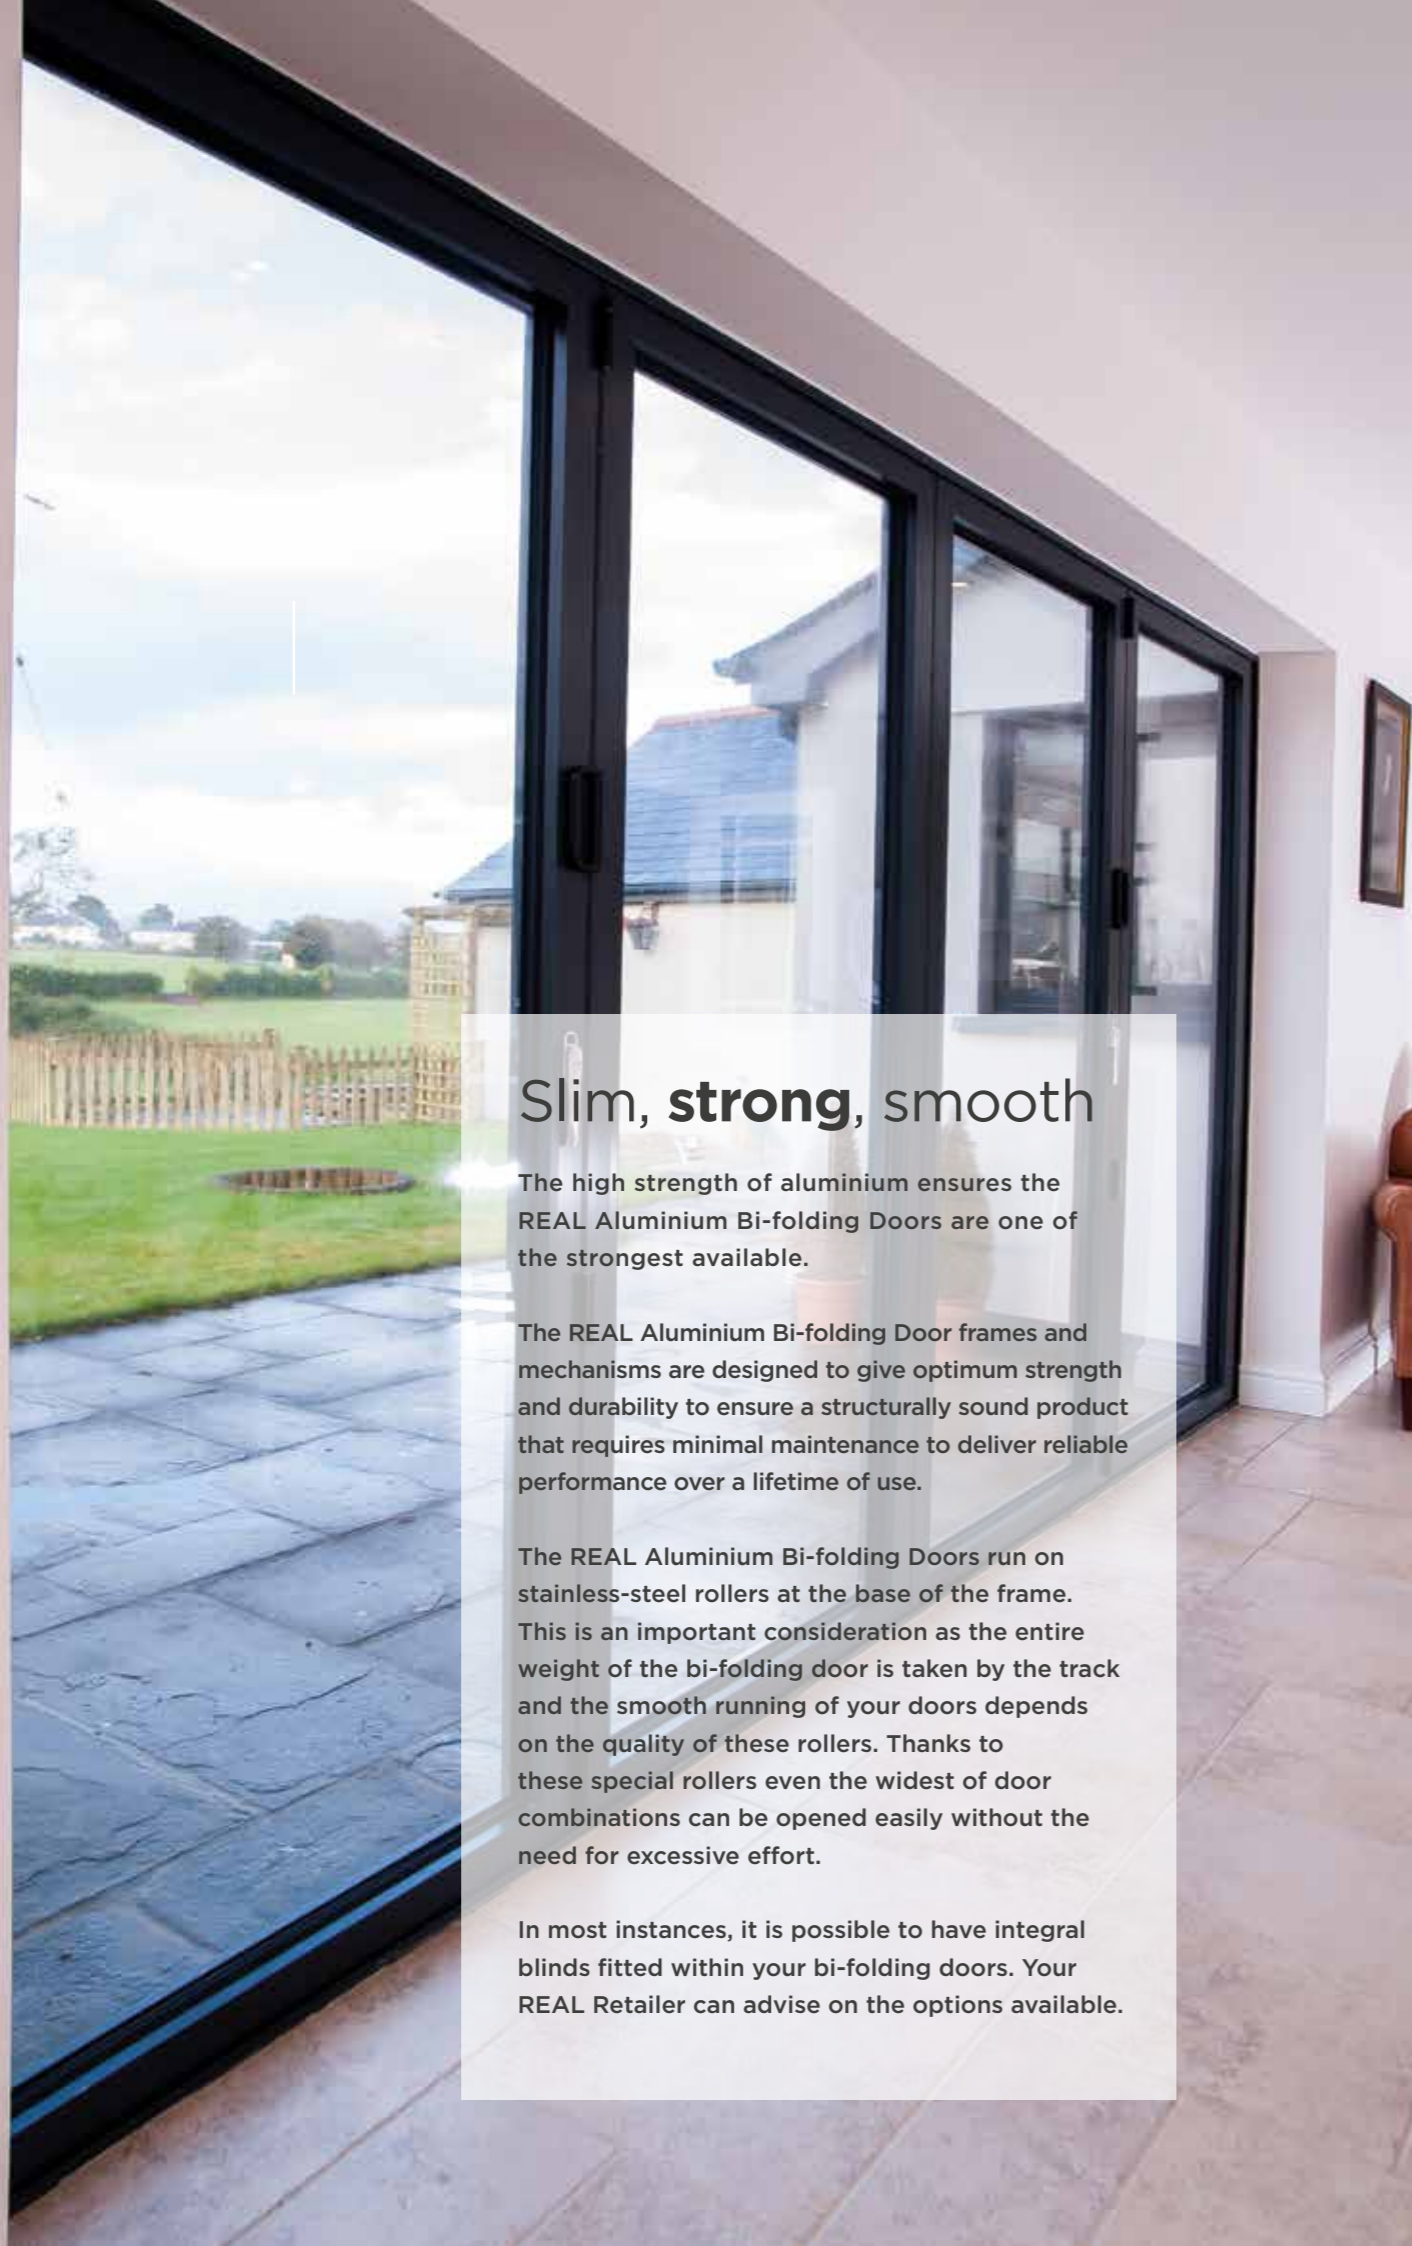

Slim, **strong**, smooth

The high strength of aluminium ensures the REAL Aluminium Bi-folding Doors are one of the strongest available.

The REAL Aluminium Bi-folding Door frames and mechanisms are designed to give optimum strength and durability to ensure a structurally sound product that requires minimal maintenance to deliver reliable performance over a lifetime of use.

The REAL Aluminium Bi-folding Doors run on stainless-steel rollers at the base of the frame. This is an important consideration as the entire weight of the bi-folding door is taken by the track and the smooth running of your doors depends on the quality of these rollers. Thanks to these special rollers even the widest of door combinations can be opened easily without the need for excessive effort.

In most instances, it is possible to have integral blinds fitted within your bi-folding doors. Your REAL Retailer can advise on the options available.

Magnetic door catch

The REAL bi-folding door leaf is held open by a round magnetic catch attached to folding doors, holding the doors open as they fold.

Threshold

Our four threshold options let you choose from floor to floor flush threshold, right the way through to a traditional step and provides maximum weather rating for extreme conditions. When a flush doorway is required – for example separating two rooms or for wheelchair access – our low threshold options ensure a smooth, unobtrusive transition.