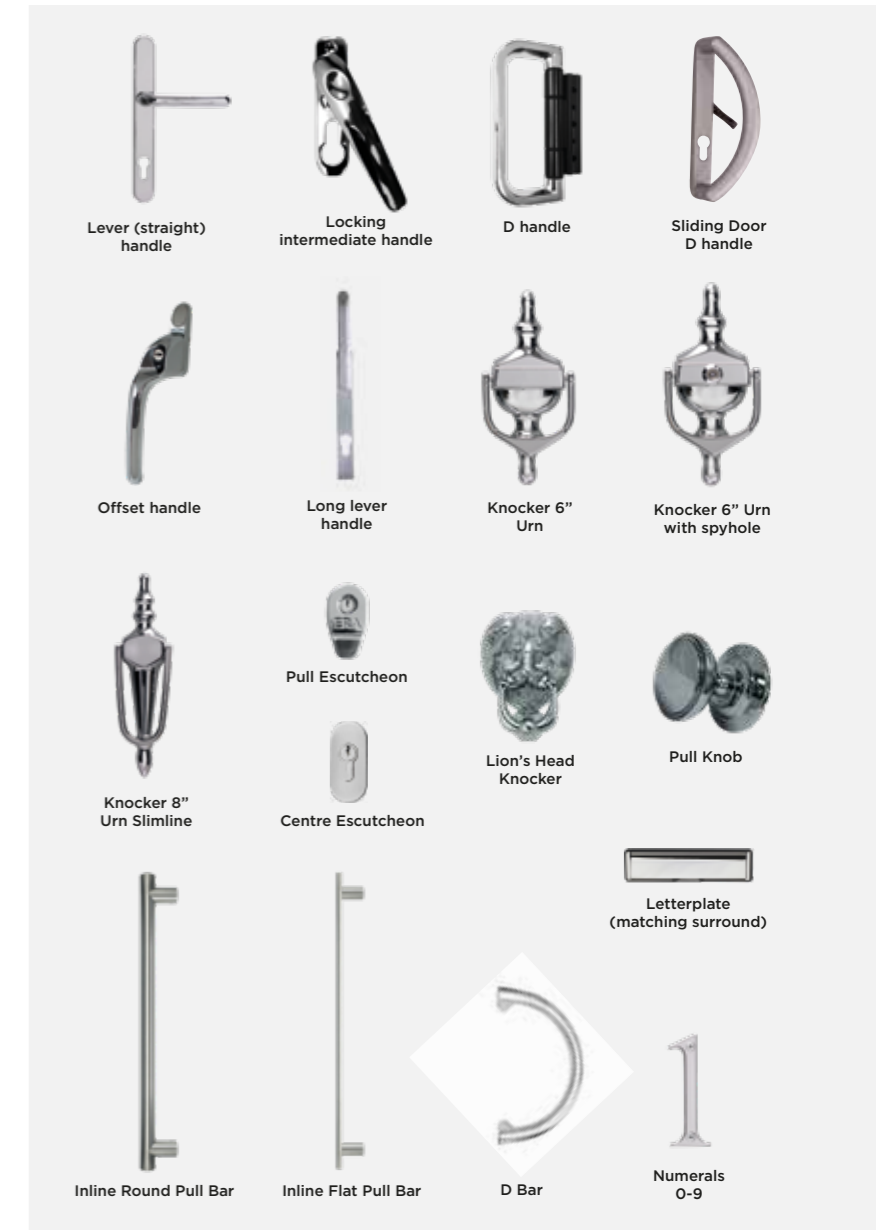

Use the reference chart below to discover the perfect set of handles and accessories for your home.

		White	Black	Grey	Graphite	Chrome
BI-FOLDING DOORS	Lever (straight) handle	✓	✓	✓	✓	✓
	Intermediate handle	✓	✓	✓		✓
	D handle	✓	✓	✓		✓
	Magnetic catch	✓	✓	✓		✓
	Trickle vents	✓	✓	✓		
SLIDING PATIO DOORS	Long lever handle	✓	✓	✓		
	Sliding Door D handle	✓	✓	✓		
CASEMENT WINDOWS	Offset handle	✓	✓	✓	✓	✓
	Monkey tail handle					
ENTRANCE & FRENCH DOORS	Lever (straight) handle	✓	✓	✓	✓	✓
	Lever (swan) handle					
	Letterplate (black ABS surround)	✓	✓			✓
	Letterplate (matching surround)	✓	✓		✓	✓
COMPOSITE DOORS	Lever (straight) handle	✓	✓	✓	✓	✓
	Pull Knob	✓	✓		✓	✓
	D Bar					
	Inline Round Pull Bar					
	Inline Flat Pull Bar					
	Centre Escutcheon					
	Pull Escutcheon	✓	✓		✓	✓
	Letterplate (matching surround)	✓	✓		✓	✓
	Knocker 6" Urn	✓	✓		✓	✓
	Knocker 6" Urn with spyhole	✓	✓		✓	✓
	Knocker 8" Urn Slimline	✓	✓		✓	✓
	Lion's Head Knocker	✓	✓		✓	✓
	Bull Ring Knocker					✓
	Numerals 0-9					✓

A range of locking cylinders are available to give enhanced security. Please speak to your REAL Retailer for details.

	Satin Silver	Polished Gold	Stainless Steel	Antique Black
	✓	✓		
	✓			
	✓*			
	✓	✓		
				✓
	✓	✓		
	✓	✓		✓
		✓	✓	✓
			✓	
			✓	
		✓	✓	✓
		✓	✓	✓
		✓	✓	✓
				✓
		✓		

*silver anodised SAA

Locks

REAL Aluminium doors that have more than one lock will only require one key to operate all of them (this is called 'keyed alike'). Separate doors will have unique keys unless specified. When specifying a high-security key system (3 Star System), all keys will be unique. For further details, please speak to your REAL Retailer.